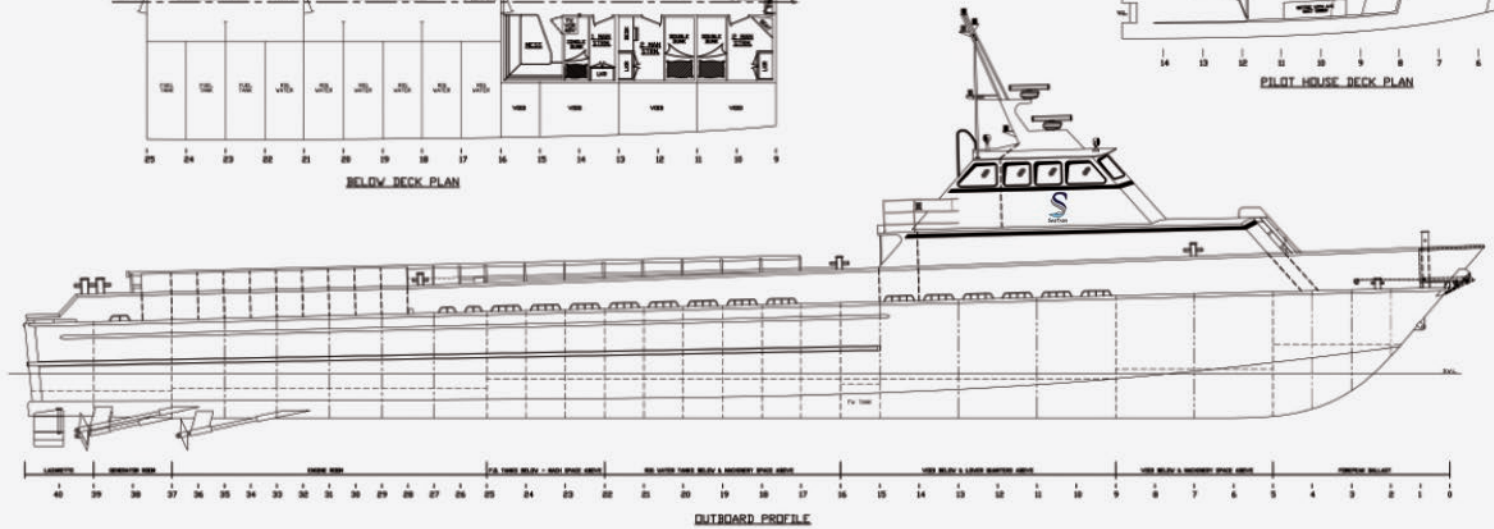

M/V MR. EVAN

150 CLASS
CREW / FAST SUPPLY

For vessel availability, rates, or charter information contact:
sales@seatranmarine.com

Or for immediate assistance call our 24hr sales department at: 337.201.1912