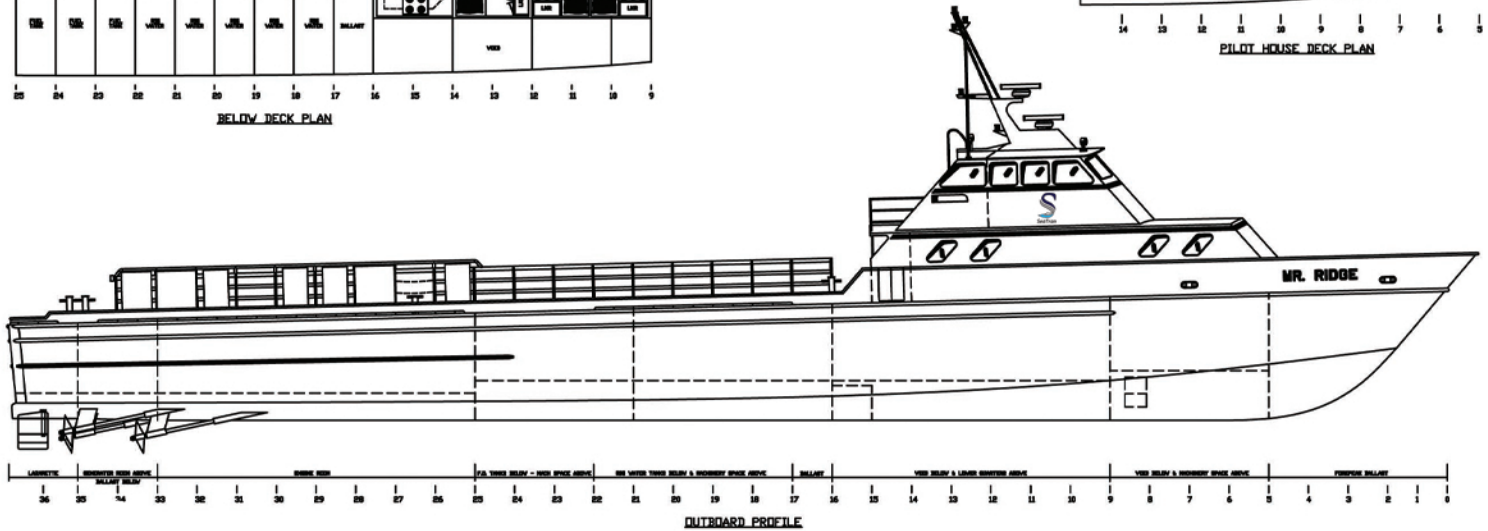

M/V MR. RIDGE

150 CLASS
CREW / FAST SUPPLY

For vessel availability, rates, or charter information contact:
sales@seatranmarine.com

Or for immediate assistance call our 24hr sales department at: 337.201.1912