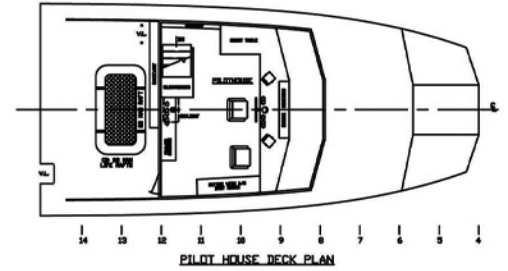

M/V MR. RIDGE

150 CLASS
CREW / FAST SUPPLY

For vessel availability, rates, or charter information contact:
sales@seatranmarine.com

Or for immediate assistance call our 24hr sales department at: 337.201.1912