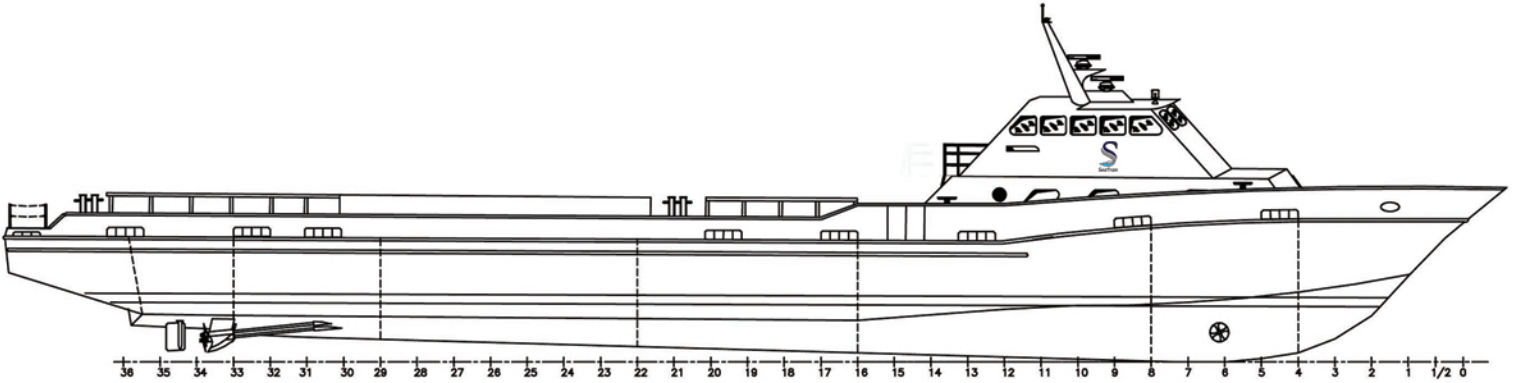

M/V MR. ROW

165 CLASS
CREW / FAST SUPPLY

For vessel availability, rates, or charter information contact:
sales@seatranmarine.com

Or for immediate assistance call our 24hr sales department
at: 337.201.1912