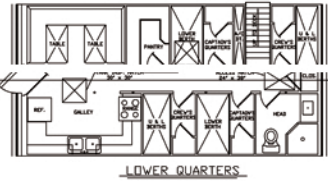

M/V MR. ROW

165 CLASS
CREW / FAST SUPPLY

For vessel availability, rates, or charter information contact:
sales@seatranmarine.com

Or for immediate assistance call our 24hr sales department
at: 337.201.1912