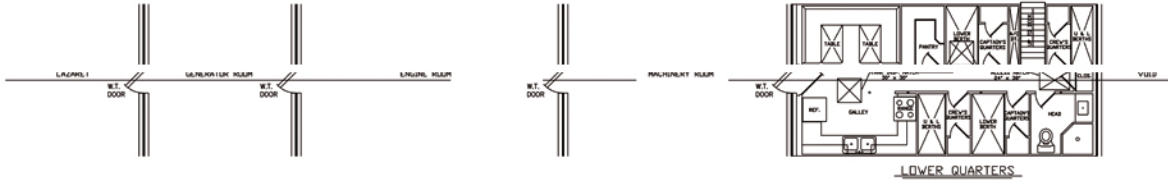

M/V MR. ROW

165 CLASS
CREW / FAST SUPPLY

For vessel availability, rates, or charter information contact:
sales@seatranmarine.com

Or for immediate assistance call our 24hr sales department
at: 337.201.1912