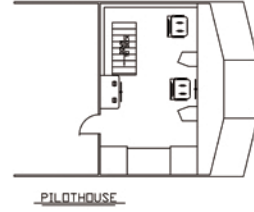

M/V MR. ROW

165 CLASS
CREW / FAST SUPPLY

For vessel availability, rates, or charter information contact:
sales@seatranmarine.com

Or for immediate assistance call our 24hr sales department
at: 337.201.1912