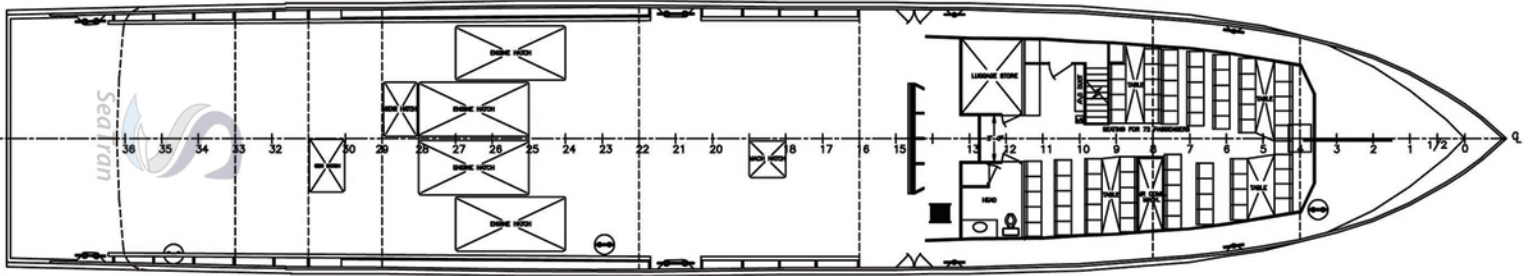

M/V MR. ROW

165 CLASS
CREW / FAST SUPPLY

For vessel availability, rates, or charter information contact:
sales@seatranmarine.com

Or for immediate assistance call our 24hr sales department
at: 337.201.1912