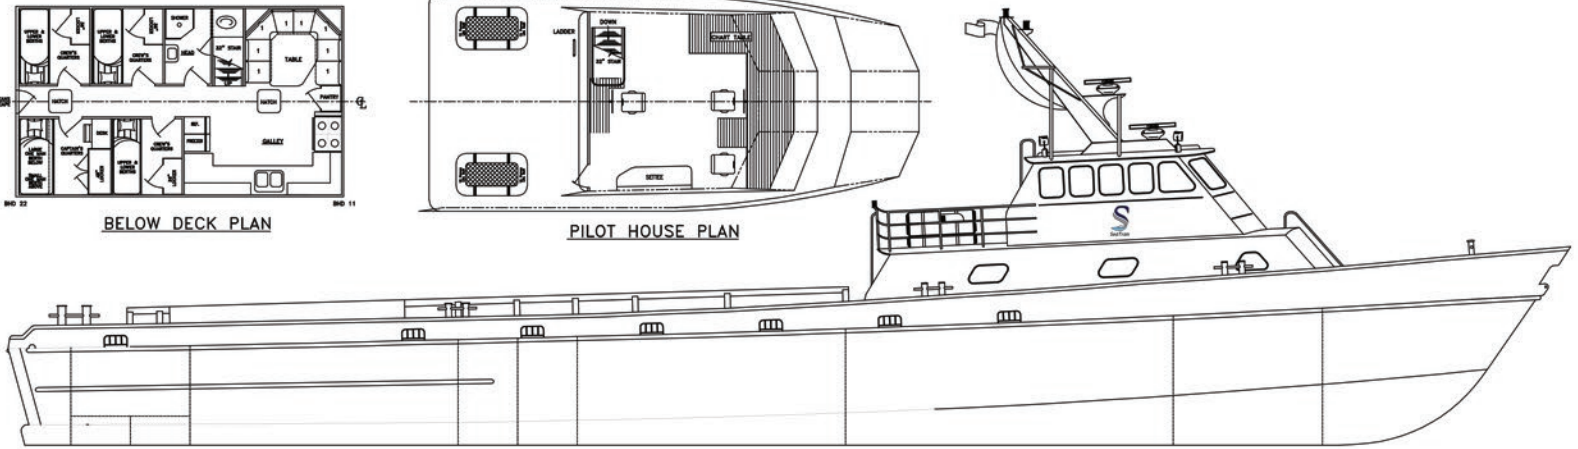

M/V LADY MADI

135 CLASS
CREW / FAST SUPPLY

MAIN DECK PLAN

BELOW DECK PLAN

PILOT HOUSE PLAN

OUTBOARD PROFILE

For vessel availability, rates, or
charter information contact:
sales@seatranmarine.com

Or for immediate assistance
call our 24hr sales department
at: 337.201.1912