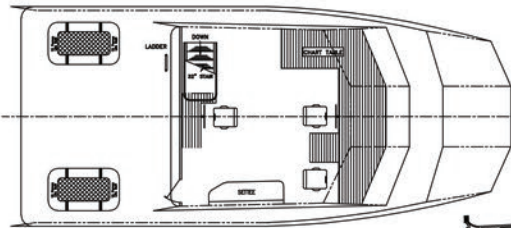

M/V LADY MADI

135 CLASS
CREW / FAST SUPPLY

MAIN DECK PLAN

BELOW DECK PLAN

PILOT HOUSE PLAN

OUTBOARD PROFILE

For vessel availability, rates, or
charter information contact:
sales@seatranmarine.com

Or for immediate assistance
call our 24hr sales department
at: 337.201.1912