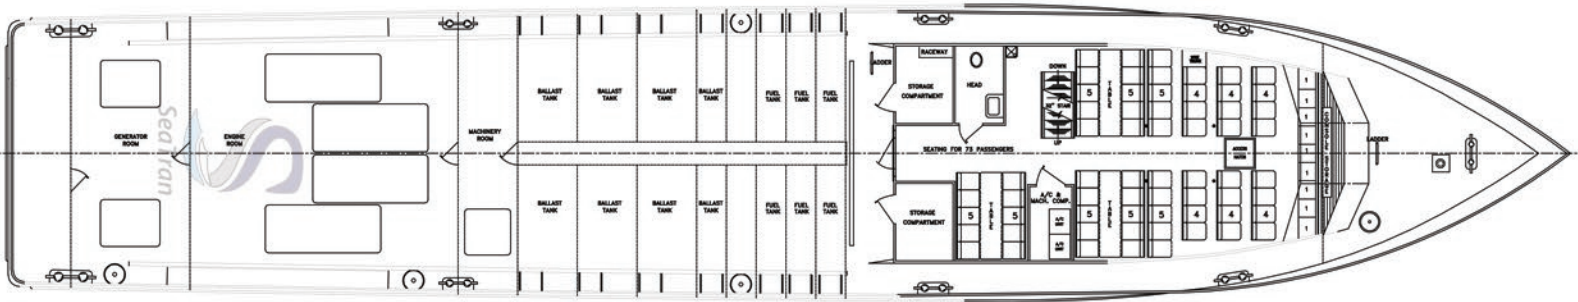

M/V LADY MADI

135 CLASS
CREW / FAST SUPPLY

MAIN DECK PLAN

BELOW DECK PLAN

PILOT HOUSE PLAN

OUTBOARD PROFILE

For vessel availability, rates, or
charter information contact:
sales@seatranmarine.com

Or for immediate assistance
call our 24hr sales department
at: 337.201.1912