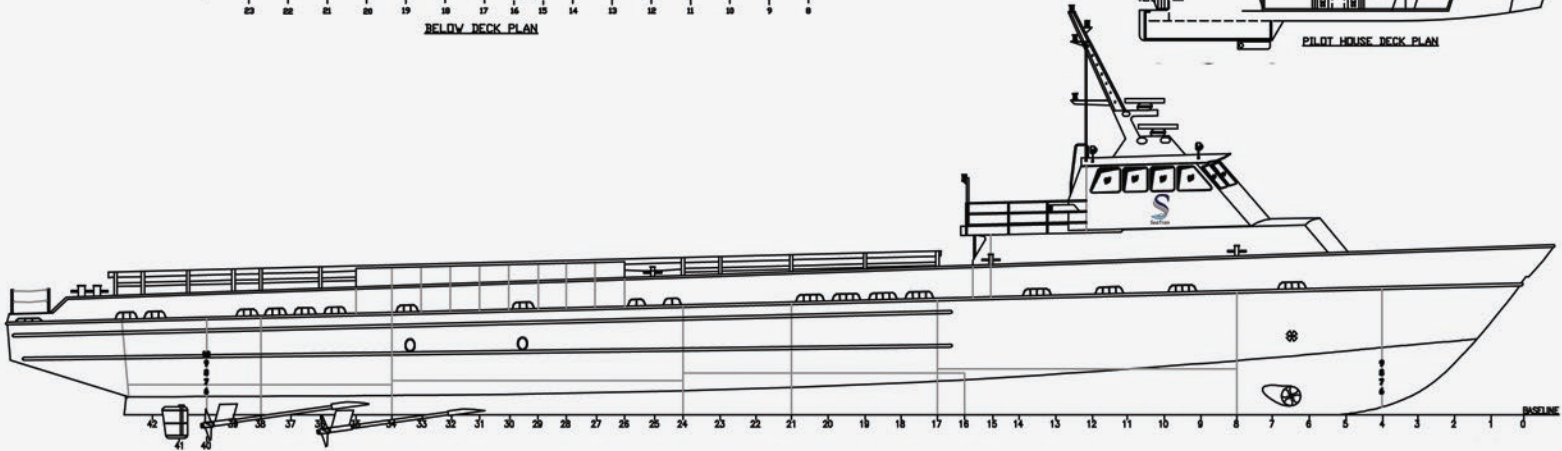

M/V MR. J.O.

175 CLASS DP-1
CREW / FAST SUPPLY

For vessel availability, rates, or
charter information contact:
sales@seatranmarine.com

Or for immediate assistance
call our 24hr sales department
at: 337.201.1912