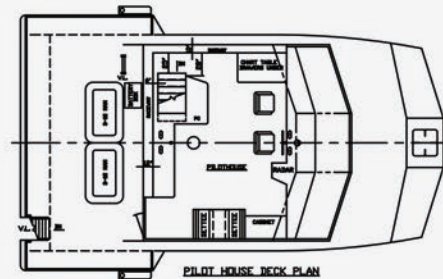

M/V MR. J.O.

175 CLASS DP-1
CREW / FAST SUPPLY

For vessel availability, rates, or
charter information contact:
sales@seatranmarine.com

Or for immediate assistance
call our 24hr sales department
at: 337.201.1912