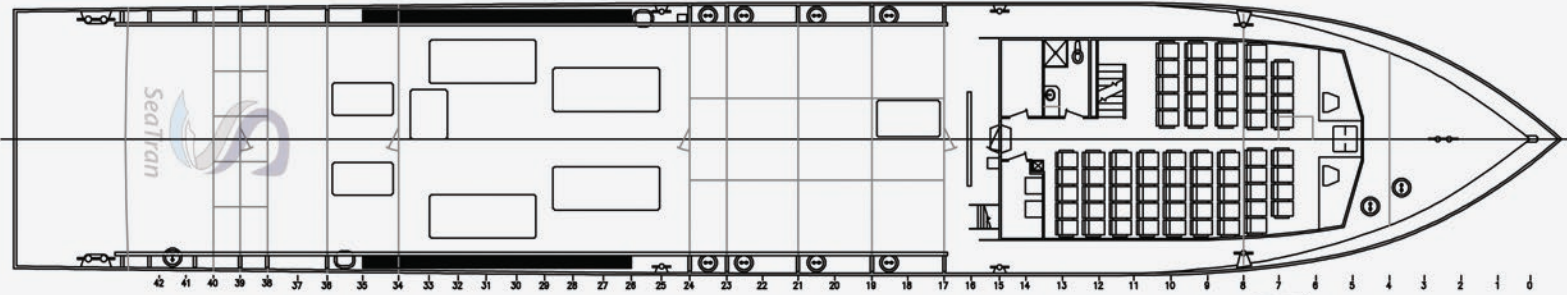

M/V MR. J.O.

175 CLASS DP-1
CREW / FAST SUPPLY

For vessel availability, rates, or
charter information contact:
sales@seatranmarine.com

Or for immediate assistance
call our 24hr sales department
at: 337.201.1912