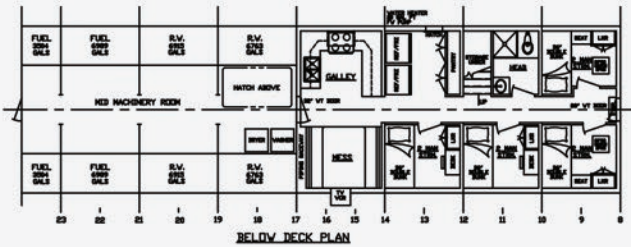

M/V MR. J.O.

175 CLASS DP-1
CREW / FAST SUPPLY

For vessel availability, rates, or
charter information contact:
sales@seatranmarine.com

Or for immediate assistance
call our 24hr sales department
at: 337.201.1912