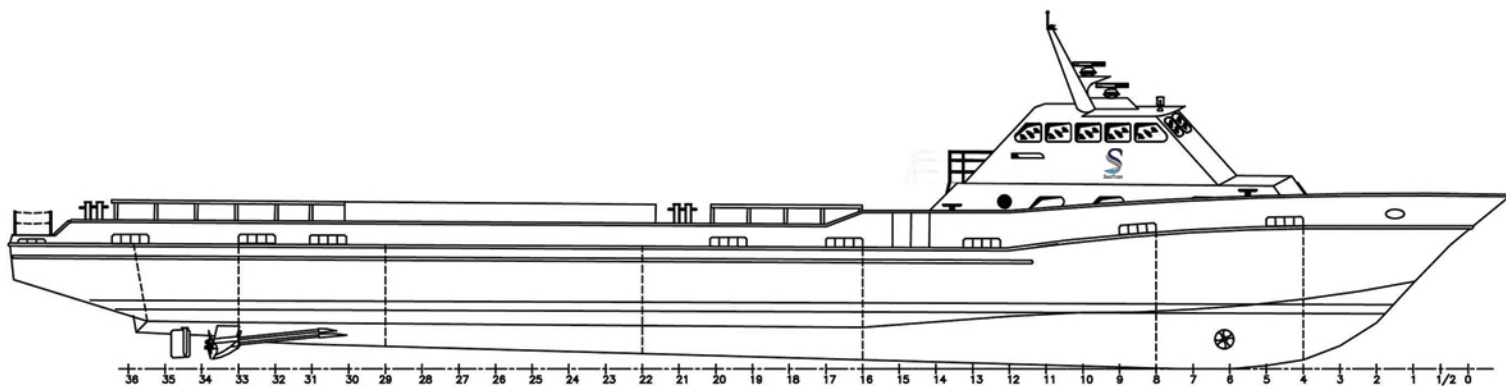

M/V LADY BRANDI

165 CLASS
CREW / FAST SUPPLY

PILOTHOUSE

LOWER QUARTERS

For vessel availability, rates, or
charter information contact:
sales@seatranmarine.com

Or for immediate assistance
call our 24hr sales department
at: 337.201.1912