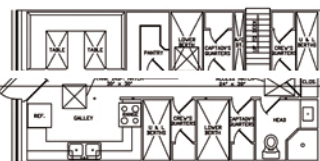

M/V LADY BRANDI

165 CLASS
CREW / FAST SUPPLY

PILOTHOUSE

LOWER QUARTERS

For vessel availability, rates, or
charter information contact:
sales@seatranmarine.com

Or for immediate assistance
call our 24hr sales department
at: 337.201.1912