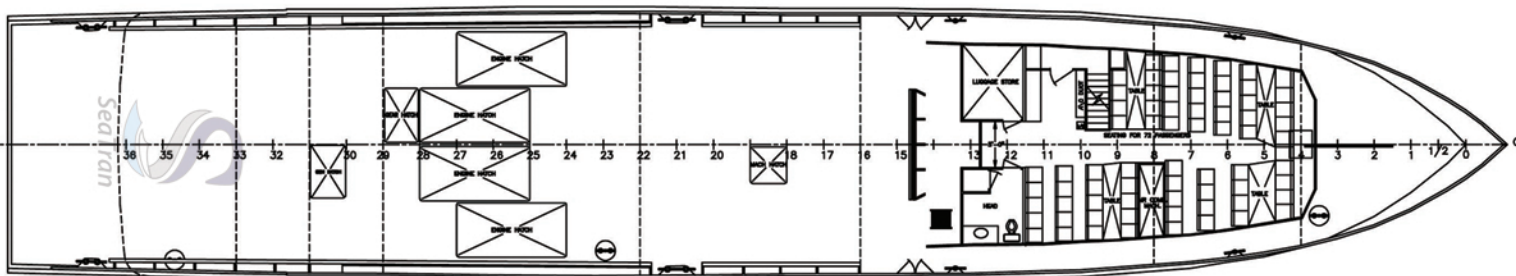

M/V LADY BRANDI

165 CLASS
CREW / FAST SUPPLY

PILOTHOUSE

LOWER QUARTERS

For vessel availability, rates, or
charter information contact:
sales@seatranmarine.com

Or for immediate assistance
call our 24hr sales department
at: 337.201.1912