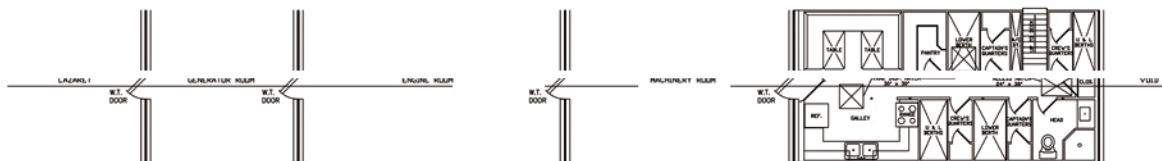

M/V LADY BRANDI

165 CLASS
CREW / FAST SUPPLY

PILOTHOUSE

LOWER QUARTERS

For vessel availability, rates, or
charter information contact:
sales@seatranmarine.com

Or for immediate assistance
call our 24hr sales department
at: 337.201.1912