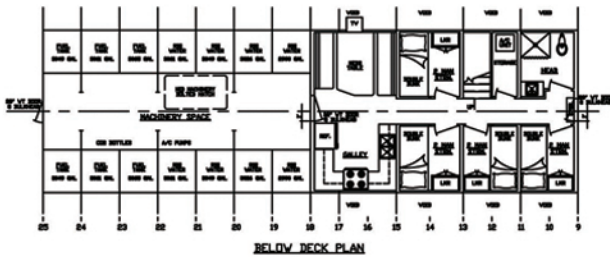

M/V LADY MARIE

165 CLASS
CREW / FAST SUPPLY

For vessel availability, rates, or
charter information contact:
sales@seatranmarine.com

Or for immediate assistance
call our 24hr sales department
at: 337.201.1912