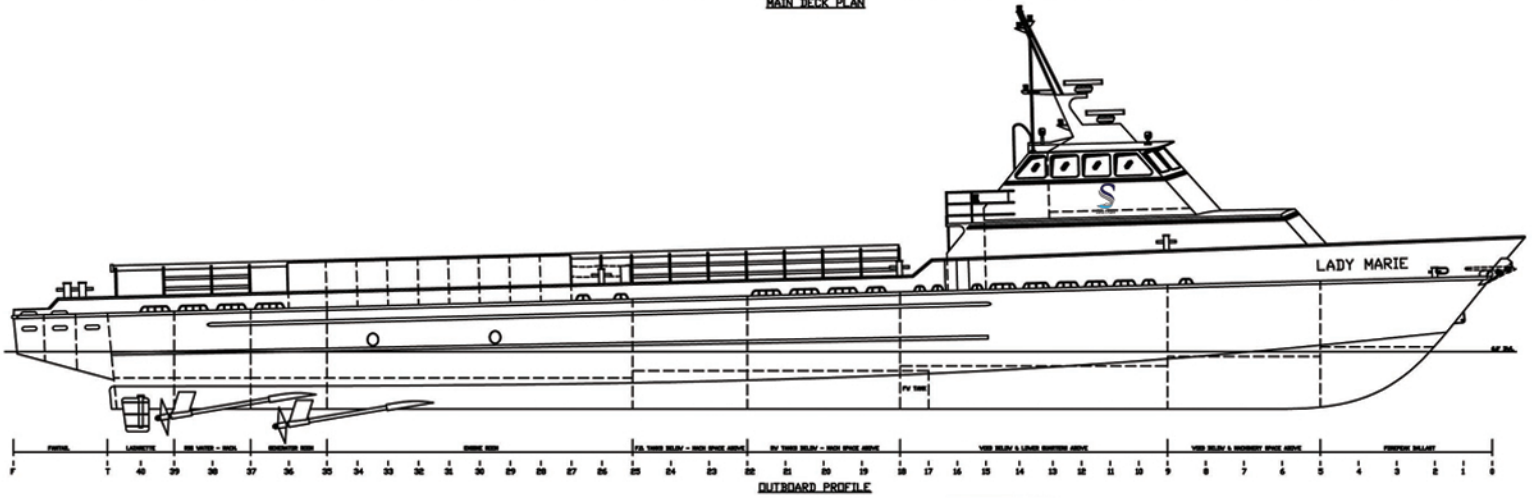

M/V LADY MARIE

165 CLASS
CREW / FAST SUPPLY

For vessel availability, rates, or
charter information contact:
sales@seatranmarine.com

Or for immediate assistance
call our 24hr sales department
at: 337.201.1912