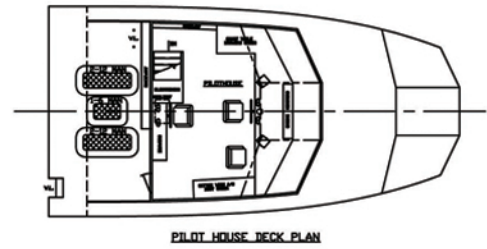

M/V LADY MARIE

165 CLASS
CREW / FAST SUPPLY

For vessel availability, rates, or
charter information contact:
sales@seatranmarine.com

Or for immediate assistance
call our 24hr sales department
at: 337.201.1912