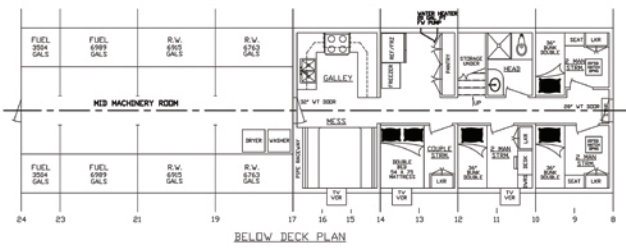

M/V MR. CADE

160 CLASS
CREW / FAST SUPPLY

For vessel availability, rates, or
charter information contact:
sales@seatranmarine.com

Or for immediate assistance
call our 24hr sales department
at: 337.201.1912