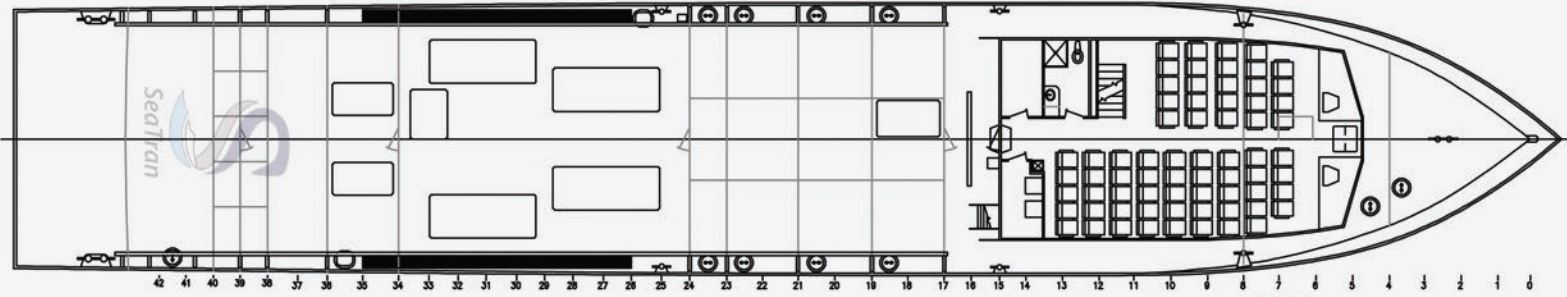

M/V LADY EVE

175 CLASS DP-1
CREW / FAST SUPPLY

For vessel availability, rates, or charter information contact:
sales@seatranmarine.com

Or for immediate assistance call our 24hr sales department at: 337.201.1912