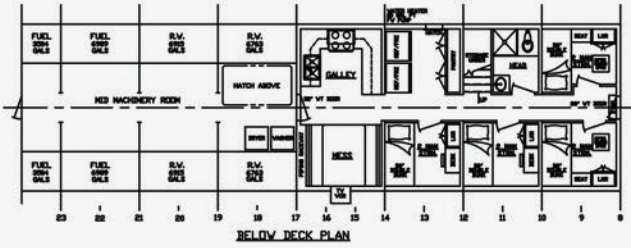

M/V LADY EVE

175 CLASS DP-1
CREW / FAST SUPPLY

For vessel availability, rates, or charter information contact:
sales@seatranmarine.com

Or for immediate assistance call our 24hr sales department at: 337.201.1912