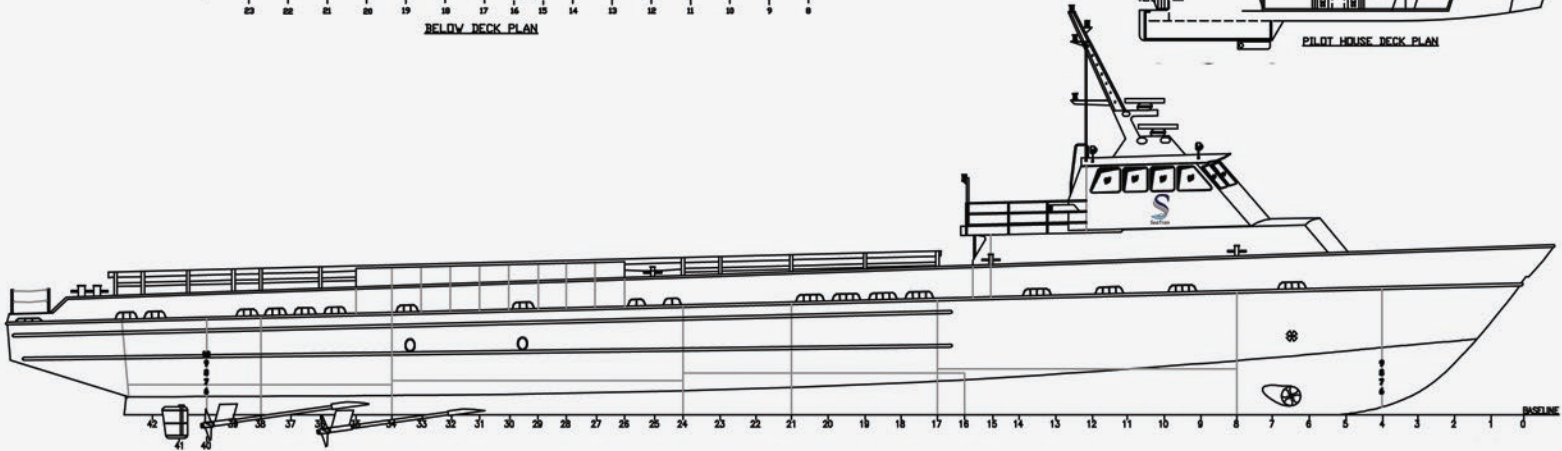

M/V LADY EVE

175 CLASS DP-1
CREW / FAST SUPPLY

For vessel availability, rates, or charter information contact:
sales@seatranmarine.com

Or for immediate assistance call our 24hr sales department at: 337.201.1912